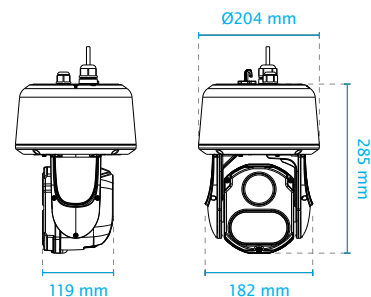

Intelligent Video	
Video Motion Detection	Five-window video motion detection
Auto-Tracking	Auto-tracking on moving object
Alarm and Event	
Alarm Triggers	Motion detection, manual trigger, digital input, periodical trigger, system boot, recording notification, audio detection
Alarm Events	Event notification using digital output, HTTP, SMTP, FTP, NAS server and SD CardFile upload via HTTP, SMTP, FTP, NAS server and SD card
General	
Connectors	RJ-45 cable connector for Network 10/100/1000Mbps PoE connection Audio input Audio output DC 48V power input Digital input*4 Digital output*2 RS-485 for PTZ control (PelcoD protocol, Baud rate 2400)
LED Indicator	System power and status indicator
Power Input	95W PoH/PoE DC 48V
Power Consumption	Max. 81.8 W (Heater on) Max. 28.5 W (Heater off)
Dimensions	Ø 204 x 285 mm
Weight	Net: 6,030 g
Casing	Weather-proof IP66, Vandal-proof IK10 and NEMA 4X-rated housing
Safety Certifications	CE, FCC Class A, VCCI, C-tick, NEMA 4X, UL
Operating Temperature	Starting Temperature: -40°C ~ 55°C (-40°F ~ 131°F) Working Temperature: -50°C ~ 55°C (-58°F ~ 131°F)
Humidity	90%
Warranty	36 months
System Requirements	
Operating System	Microsoft Windows 8/7/Vista/XP/2000
Web Browser	Mozilla Firefox 7~43 (streaming only) Internet Explorer 7/8/9/10/11
Other Players	VLC: 1.1.11 or above Quicktime: 7 or above
Included Accessories	
CD	User's manual, quick installation guide, Installation Wizard 2, VAST
Others	Wall mount bracket, screws, waterproof connectors, terminal blocks, quick installation guide, warranty card, alignment sticker, ground wire, T25 stardriver, software CD, desiccant bags, AO-003 I/O cable
Dimensions